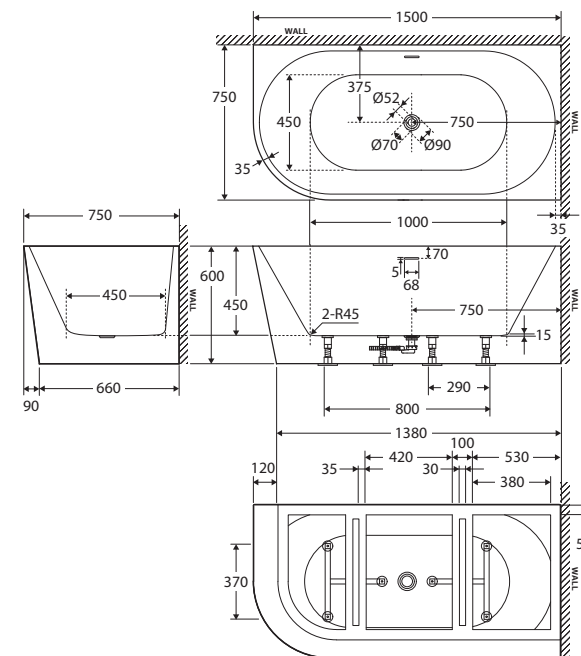

Available in

FR67-1500L-OF FR67-1500L-MW-OF

Cleaning & Care

- Regularly clean with mild soapy water using a microfibre cloth. Weekly cleaning is recommended.
- Do not use harsh detergents, bleach, cream cleaners, window cleaning sprays, or citrus based cleaners.
- Do not use undue pressure and wipe in one direction only.
- If using coloured essential oils, test in an inconspicuous area with water to ensure they won't stain the bath. Always add oils to a bath full of water.

We aim to ensure that specifications are correct at the time of publication. All measurements are shown in millimetres. Always use measurements of actual product received for final specification as the technical drawing may contain differences. Due to printing limitations, physical colour may vary from the image shown. Fienza reserves the right to make modifications without prior notice.