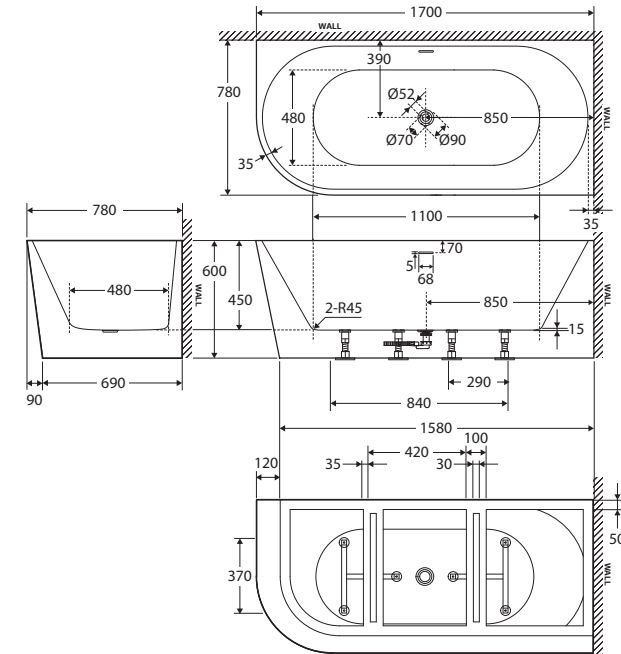

Isabella LEFT-HAND CORNER ACRYLIC BATH WITH OVERFLOW, 1700MM

- Modern, slim edge design
- Two-sided corner style
- UV stabilised premium sanitary-grade acrylic with Lucite MMA
- Built-in overflow
- Chrome pull-out/pop-up waste included
- Built-in steel support frame
- Adjustable self-supporting feet
- Capacity: 334L
- Net weight: 51kg
- Gross weight: 60kg

Installation Warning: Floor preparation may be required for off-centre waste positions. Please discuss with your builder/plumber before tiling and waterproofing your bathroom.

Matte White model

Gloss White model

We aim to ensure that specifications are correct at the time of publication. All measurements are shown in millimetres. Always use measurements of actual product received for final specification as the technical drawing may contain differences. Due to printing limitations, physical colour may vary from the image shown. Fienza reserves the right to make modifications without prior notice.