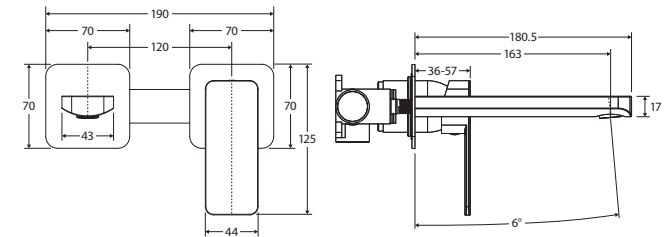

Tono®
BASIN/BATH
WALL MIXER SET
SQUARE PLATES
160MM OUTLET

Features

- Soft square outlet
- Swivel basin aerator
- Free-flow aerator included for bath installation
- High quality European cartridge (35 mm)
- Made from stainless steel and lead-free brass*
- **WELS 6 Star rated, 4.5L/min when installed over basin**

*Defined as containing less than 0.25% lead.