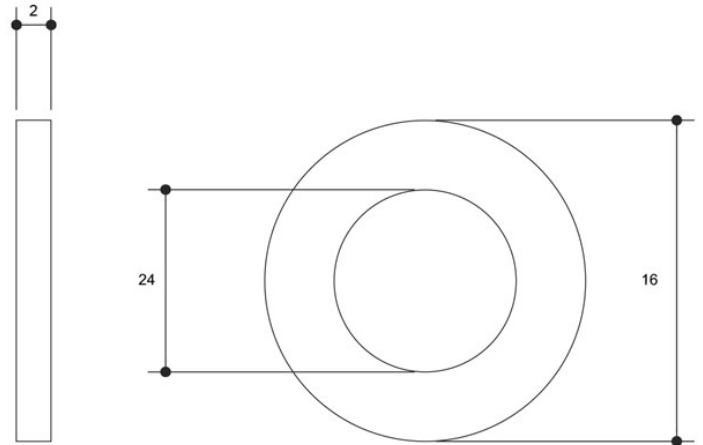

WASH09

Product Specifications

Coupling Washer Fibre 20MM Suit Swivel Nut Ball Valves

Unit is shipped in 1 per box

FEATURES

Finish: Fibre

SPECIFICATIONS

WARRANTY